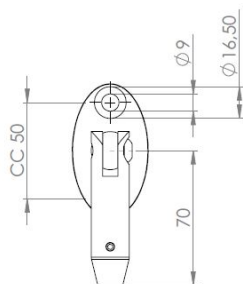

PRODUCT SHEET

Description:

Canopy Wall/Rod Corner Connector SS316 \varnothing 14mm Bore, Max Glass Size 750 x 1500 mm. Rod Connector M10

Item number:

22.10.502-2

Units	Box	Carton	HS Code	Barcode
Pcs.	10	20	8302419000	 5704866500029