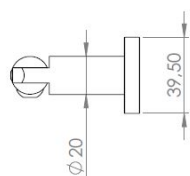

PRODUCT SHEET

Description:

Canopy Wall/Rod Corner Connector SS316 \varnothing 14mm Bore, Max Glass Size 750 x 1500 mm. Rod Connector M10

Item number:

22.10.502-2

Units	Box	Carton	HS Code	Barcode
Pcs.	10	20	8302419000	 5704866500029