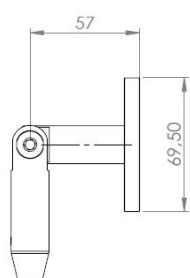

PRODUCT SHEET

Description:

Canopy Wall/Rod Corner Connector SS316 \varnothing 14mm Bore, Max Glass Size 750 x 1500 mm. Rod Connector M10

Item number:

22.10.502-2

Units	Box	Carton	HS Code	Barcode
Pcs.	10	20	8302419000	 5704866500029